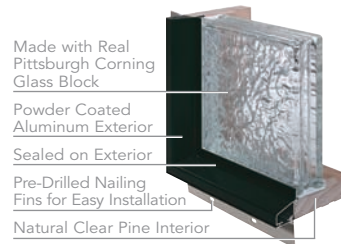

LightWise® Aluminum Clad Wood Window